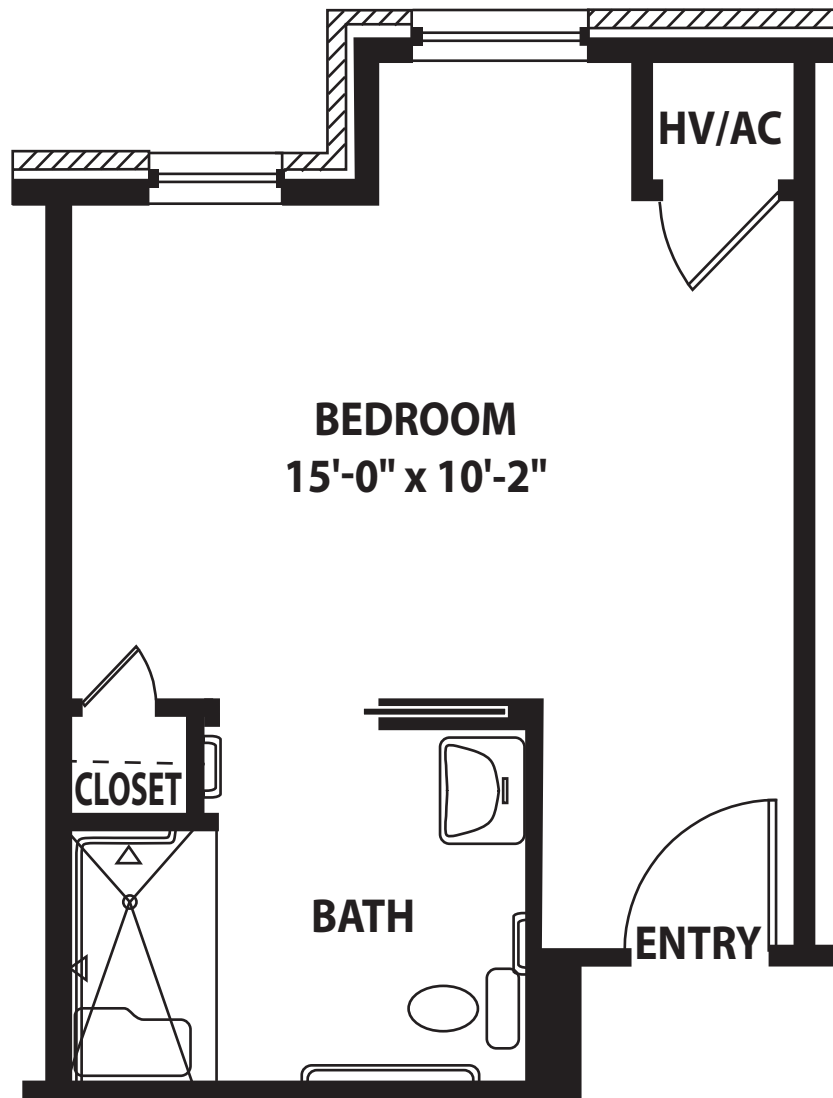

Memory Care

Private Suite
300 sq. ft.

1/4" scale. Actual dimensions may vary slightly.