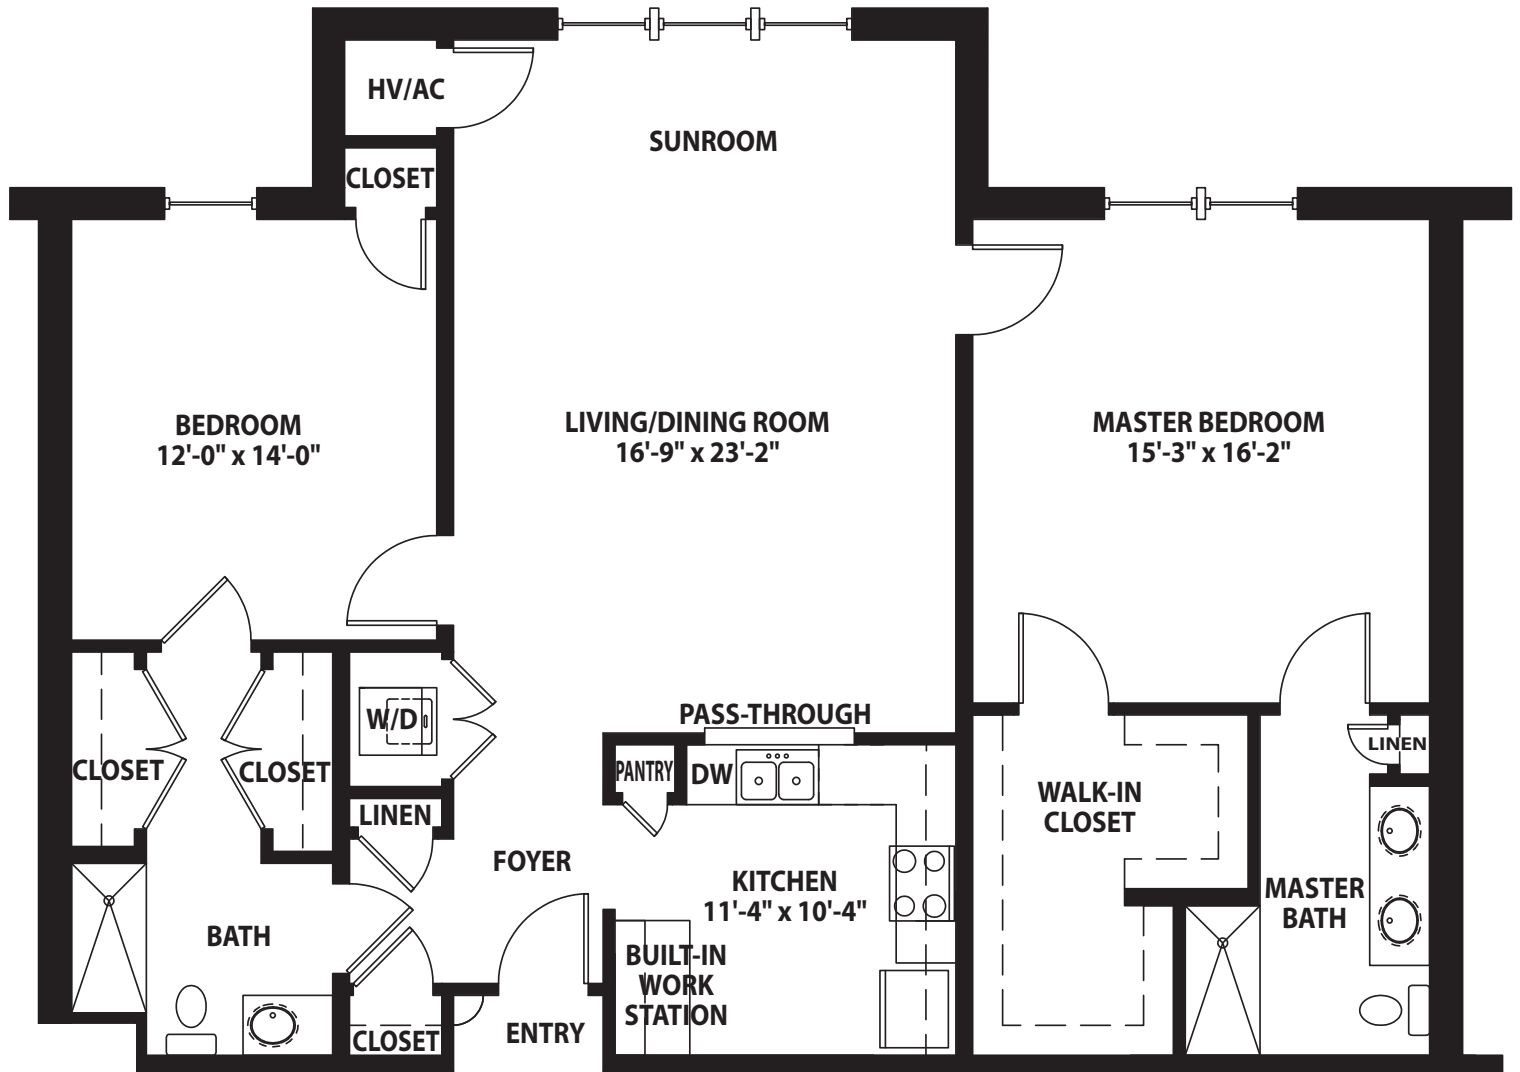

The Palmetto 1,430 sq. ft.

5/32" scale. Actual dimensions may vary slightly.
Total square feet includes screened porch/balcony.