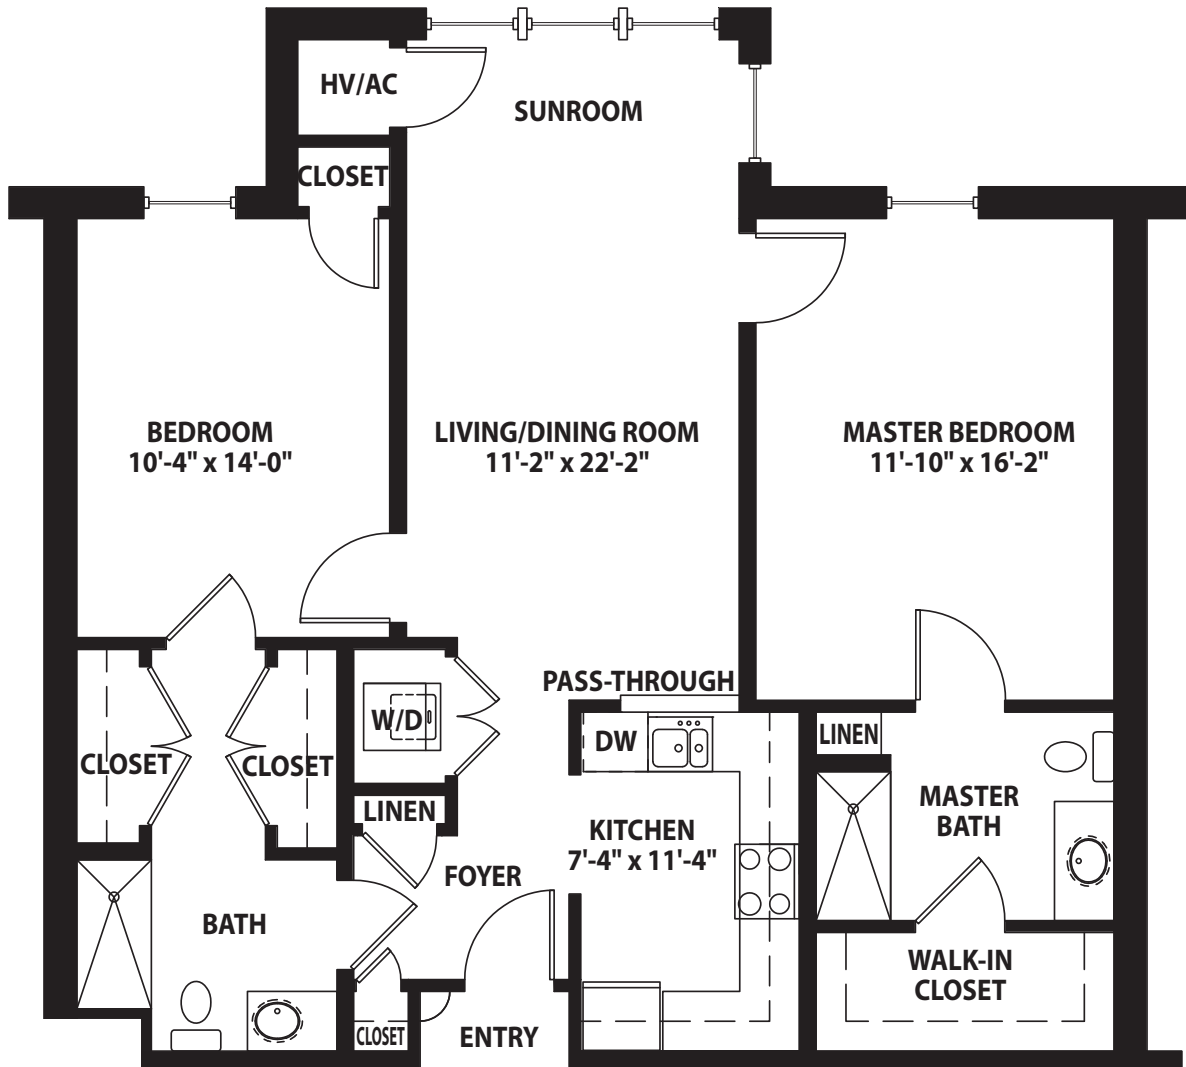

The Holly 1,090 sq. ft.

5/32" scale. Actual dimensions may vary slightly.
Total square feet includes screened porch/balcony.