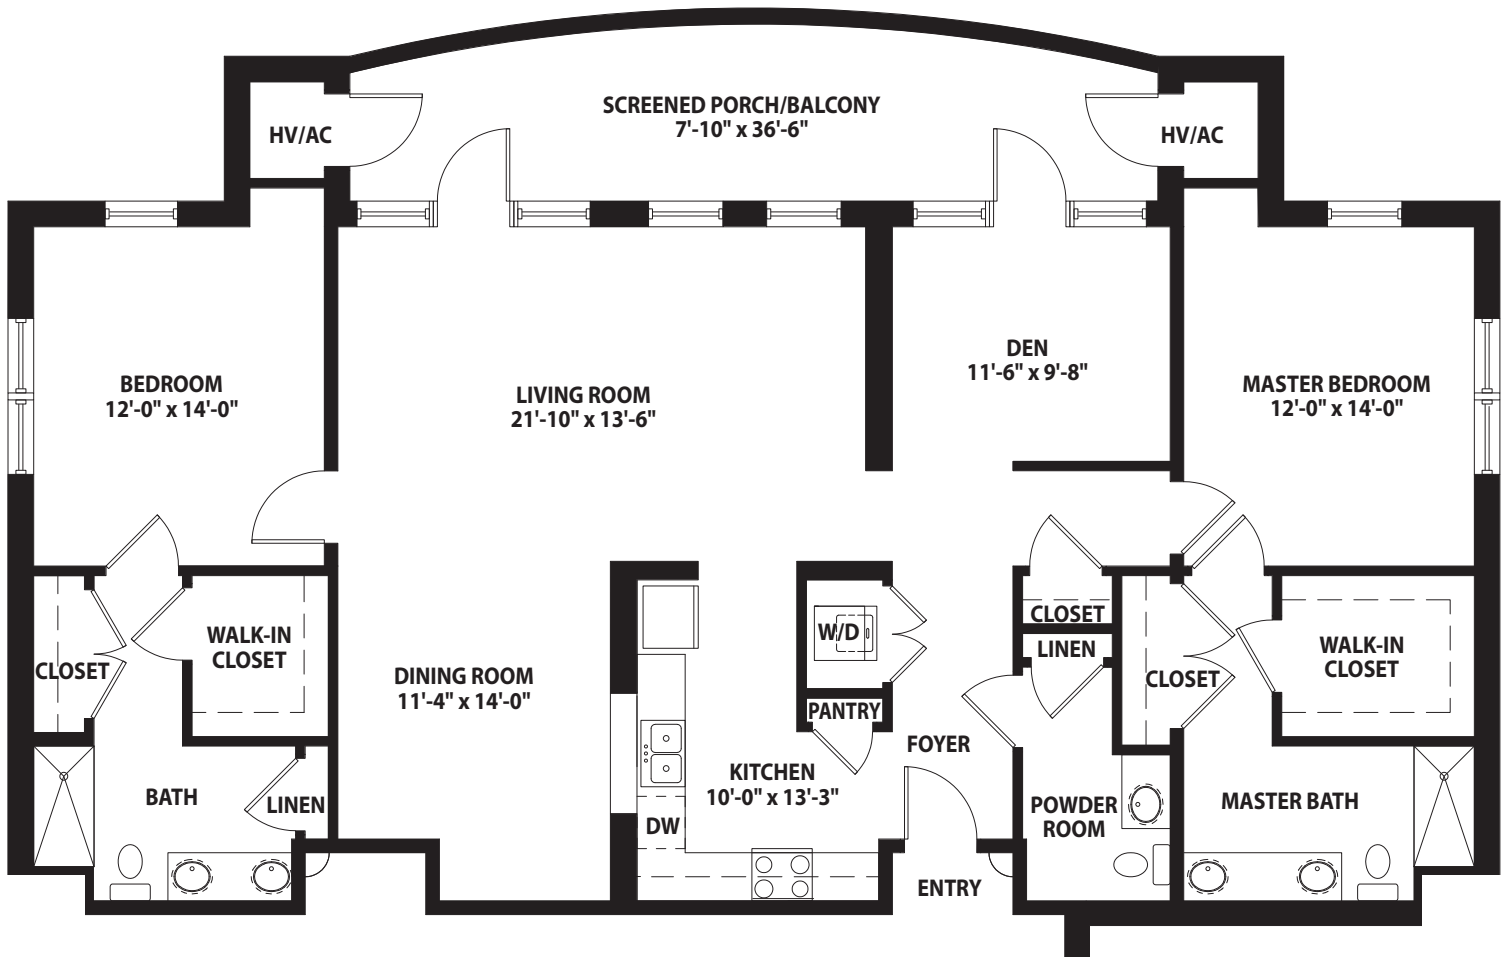

The Pine 1,713 sq. ft.

5/32" scale. Actual dimensions may vary slightly.
Total square feet includes screened porch/balcony.