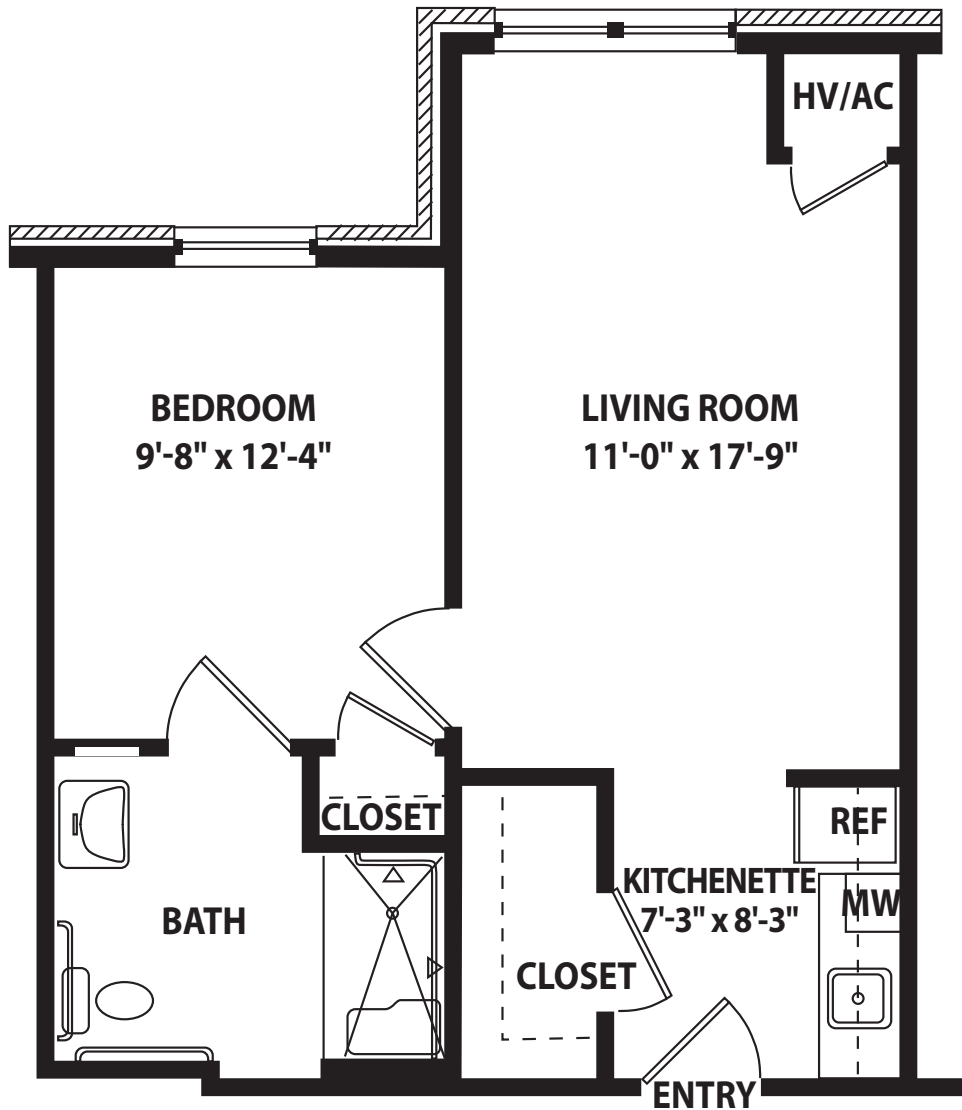

The Deluxe | One Bedroom, One Bath 525 sq. ft.

1/4" scale. Actual dimensions may vary slightly.