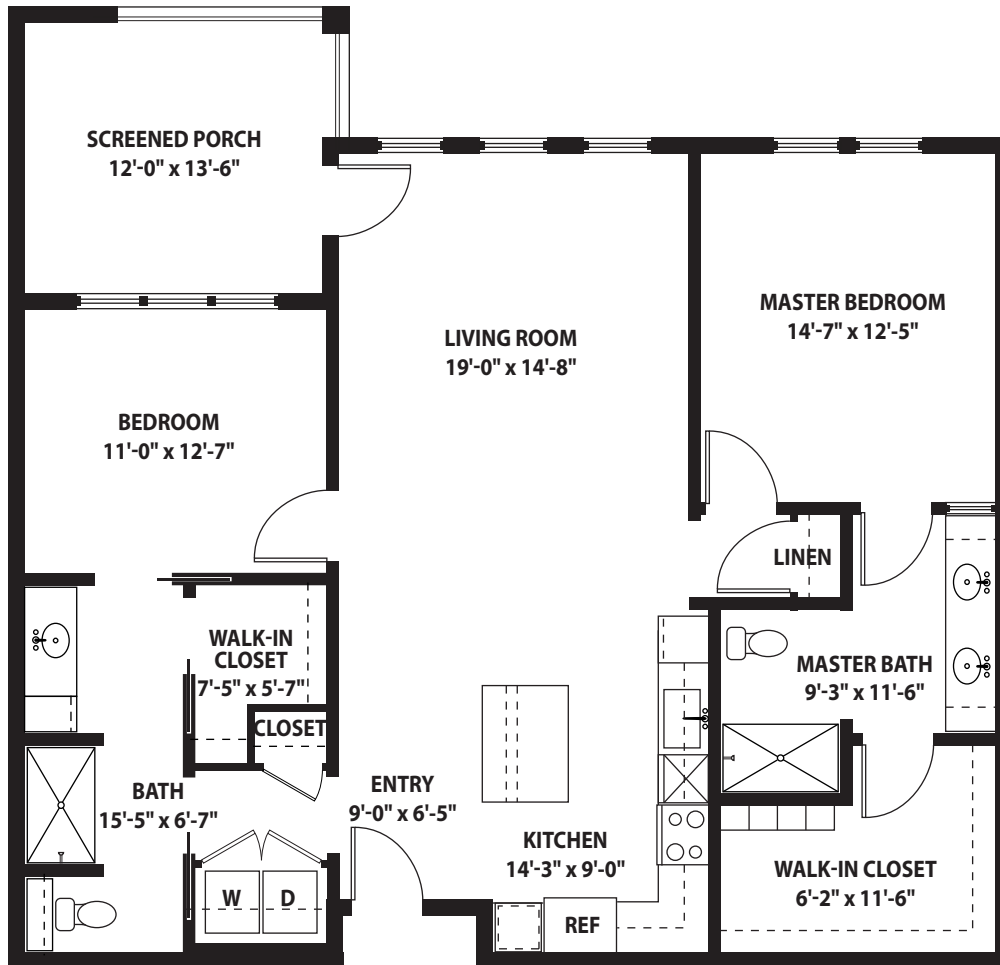

Swamp Rabbit 1,498 sq. ft.

1/8" scale. Actual dimensions may vary slightly.
Total square feet includes screened porch/balcony.