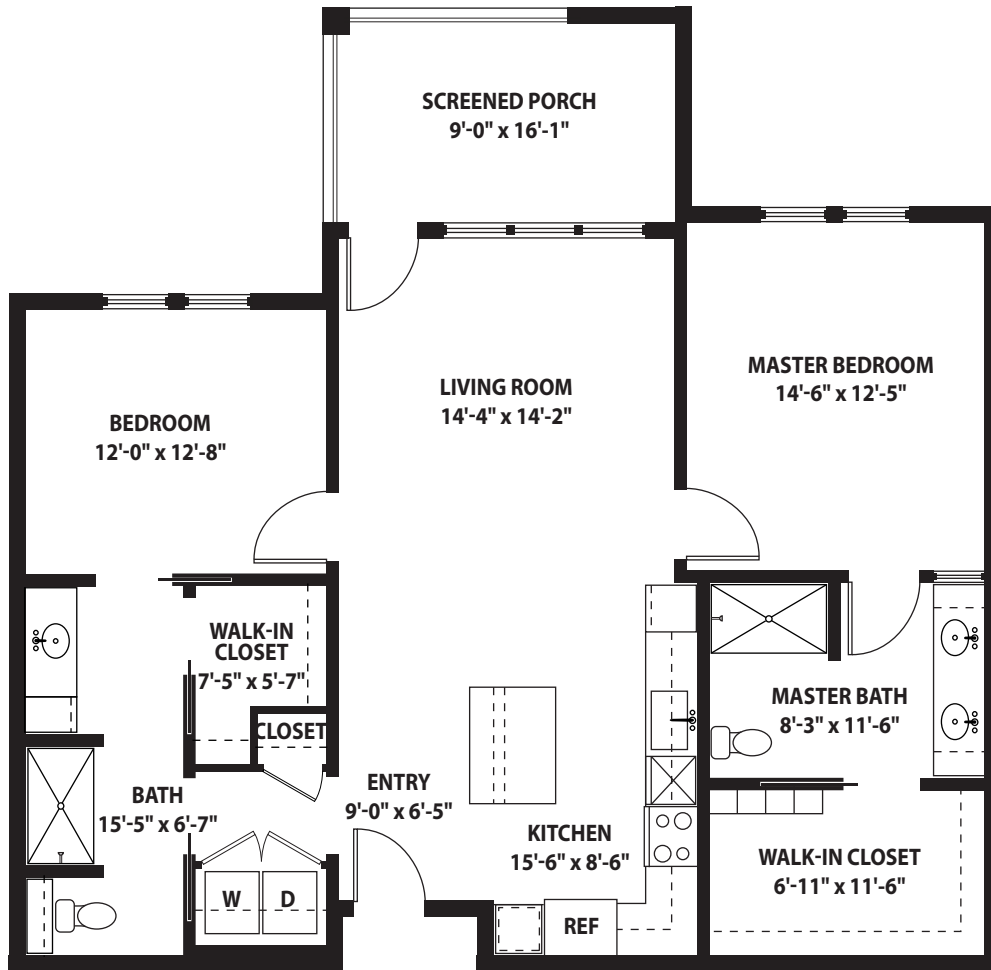

Paris Mountain 1,377 sq. ft.

1/8" scale. Actual dimensions may vary slightly.  
Total square feet includes screened porch/balcony.