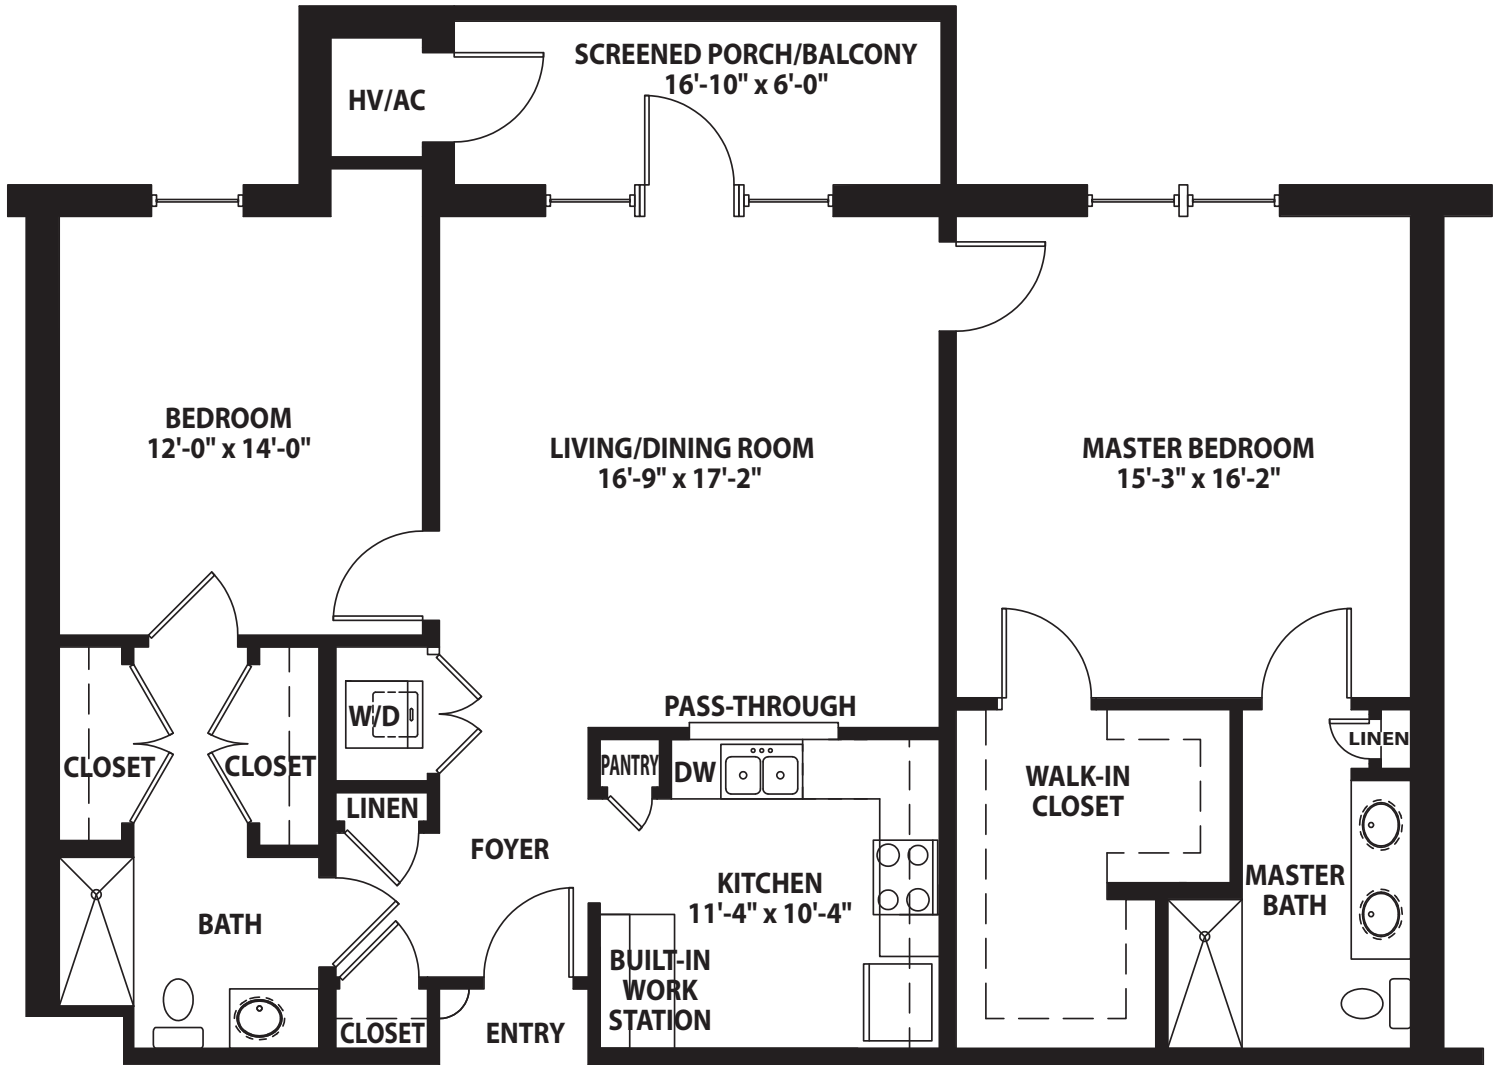

The Oak 1,326 sq. ft.

5/32" scale. Actual dimensions may vary slightly.  
Total square feet includes screened porch/balcony.