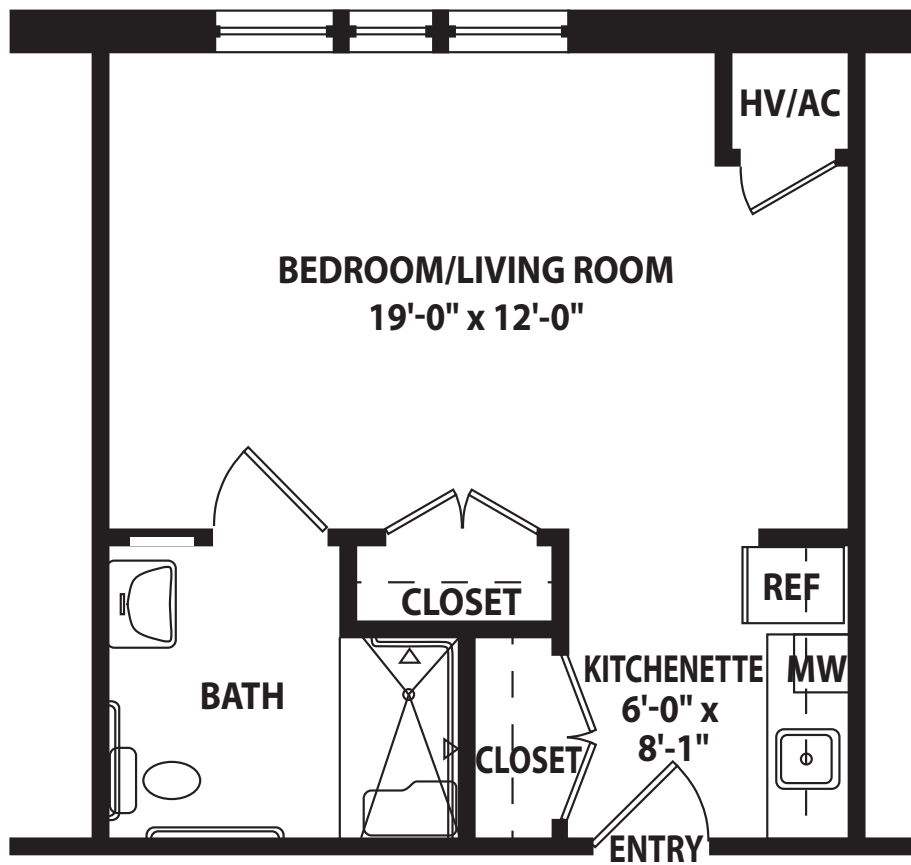

The Alcove | Studio 415 sq. ft.

3/16" scale. Actual dimensions may vary slightly.