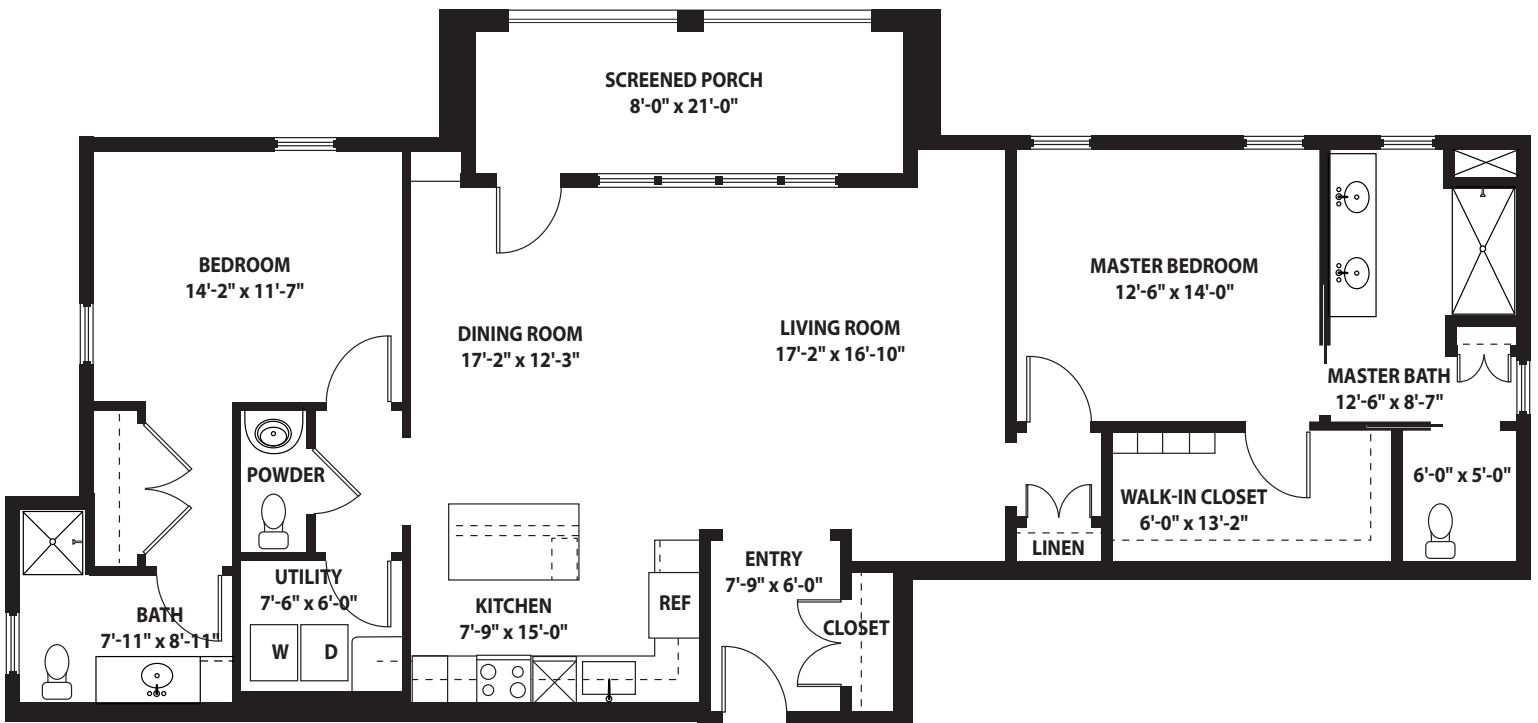

Table Rock 1,747 sq. ft.

1/8" scale. Actual dimensions may vary slightly.  
Total square feet includes screened porch/balcony.