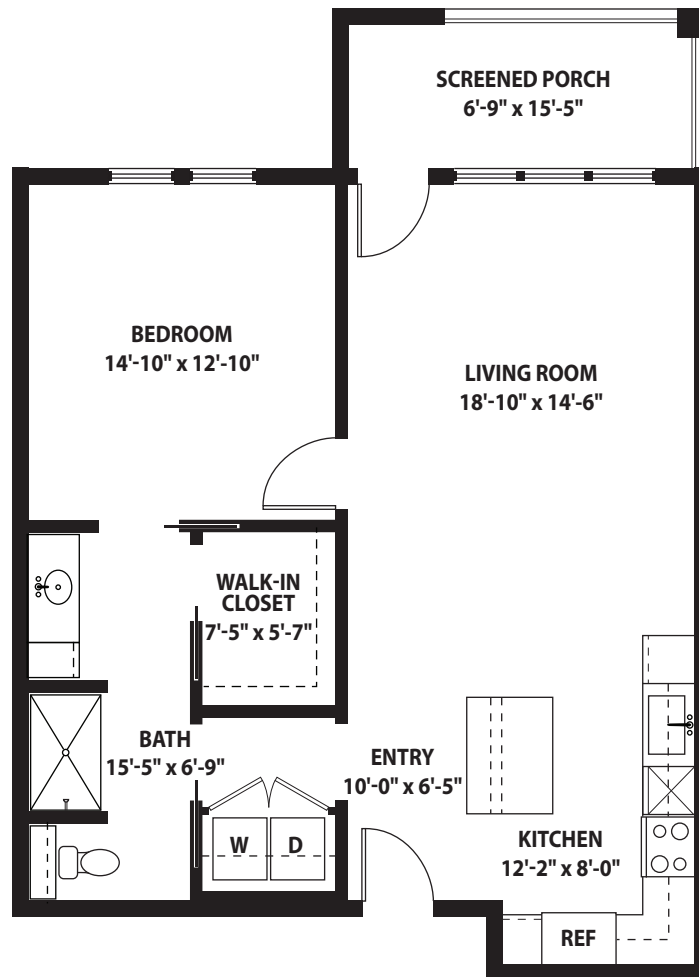

Caesars Head 1,023 sq. ft.

1/8" scale. Actual dimensions may vary slightly.
Total square feet includes screened porch/balcony.